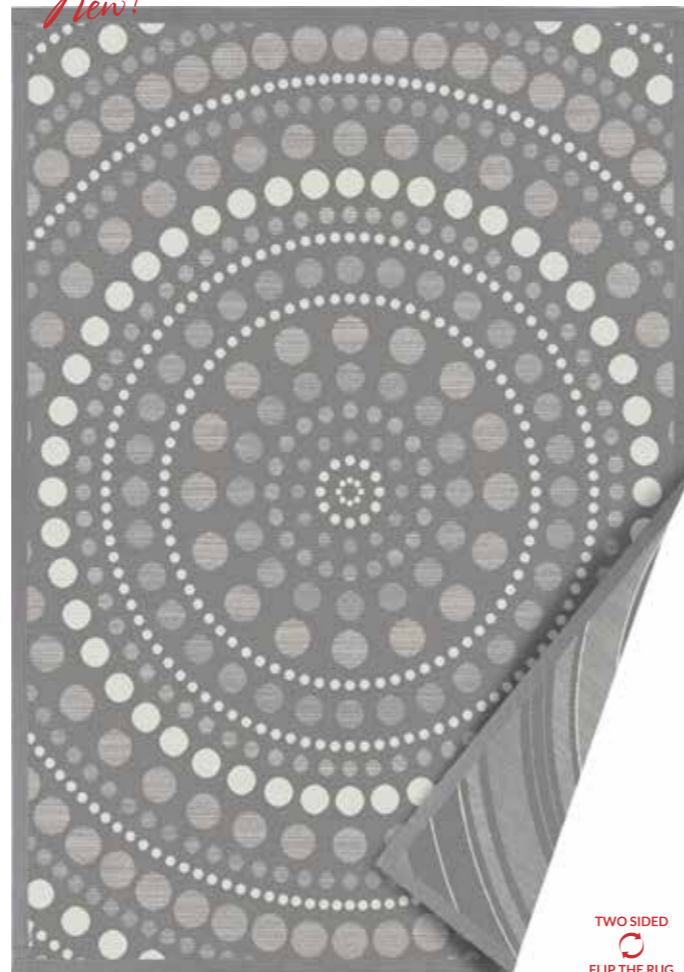

Smoke

TWO SIDED
FLIP THE RUG