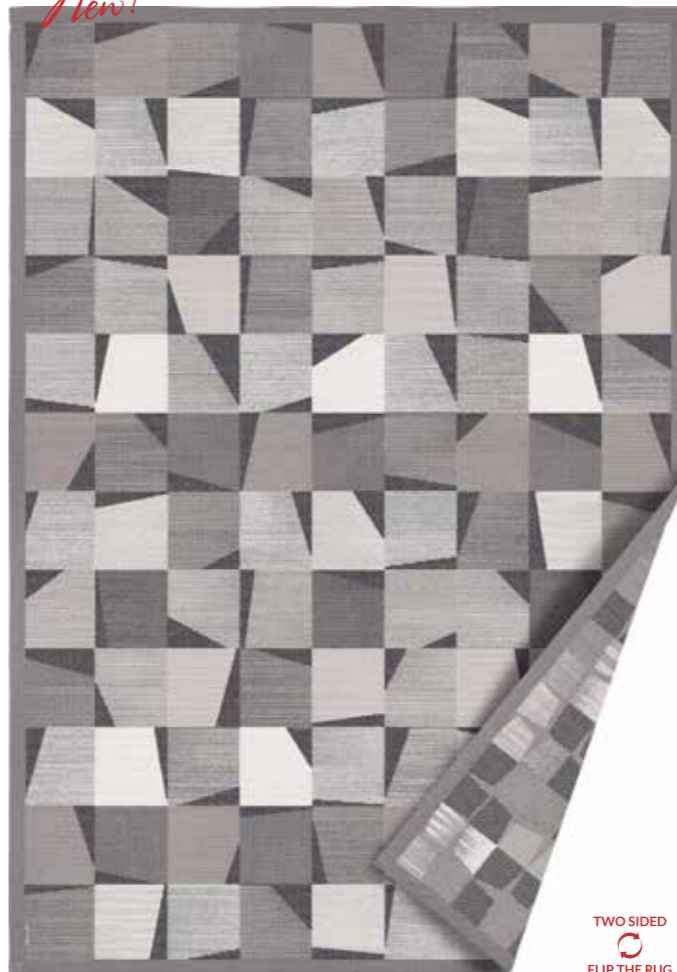

New!

Linen

New!