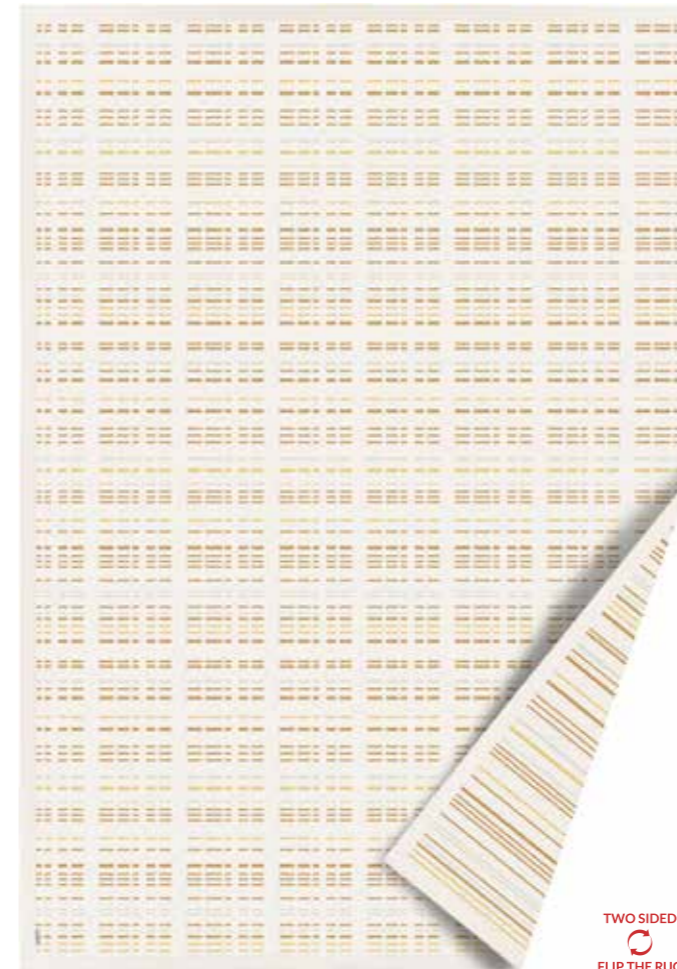

White

TWO SIDED
FLIP THE RUG

TWO SIDED
FLIP THE RUG

Design: BOG
Line: smartWeave®
Type: two-sided chenille rug
Material: cotton-polyester
Finishing: 70 mm border (approx 35 mm visible)

Sizes (cm): 140x200 • 160x230 • 200x300

reddot design award
winner 2011