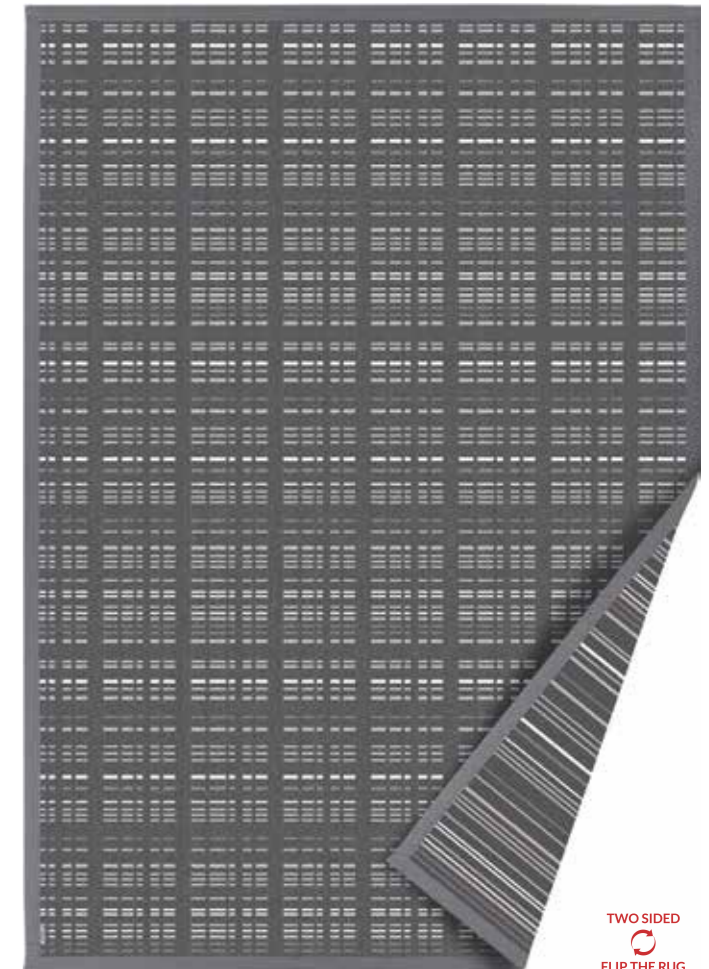

Grey

TWO SIDED
FLIP THE RUG

TWO SIDED
FLIP THE RUG

Design: BOG
Line: smartWeave®
Type: two-sided chenille rug
Material: cotton-polyester
Finishing: 70 mm border (approx 35 mm visible)

Sizes (cm): 140x200 • 160x230 • 200x300

reddot design award
winner 2011