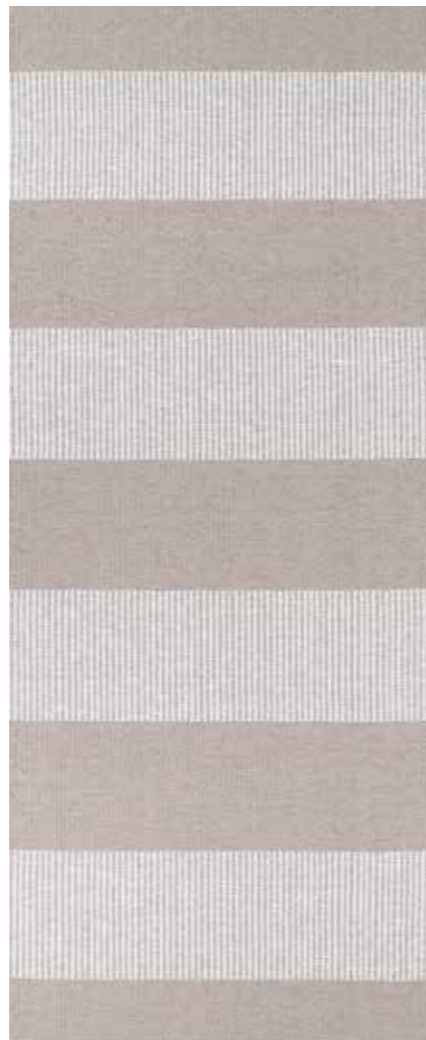

Linen

Design: NORRBY
Line: plasticWeave
Type: multiSpace® outdoor-proof vinyl rug
Material: phthalate-free vinyl
Finishing: welded ends

Sizes (cm): 70x100 • 70x150 • 70x200
70x250 • 70x300 • 70x350
70 cm runners, custom sizes by order

Design: BIRKAS
Line: plasticWeave
Type: multiSpace® outdoor-proof vinyl rug
Material: phthalate-free vinyl
Finishing: welded ends

Sizes (cm): 70x100 • 70x150 • 70x200
70x250 • 70x300 • 70x350
70 cm runners, custom sizes by order