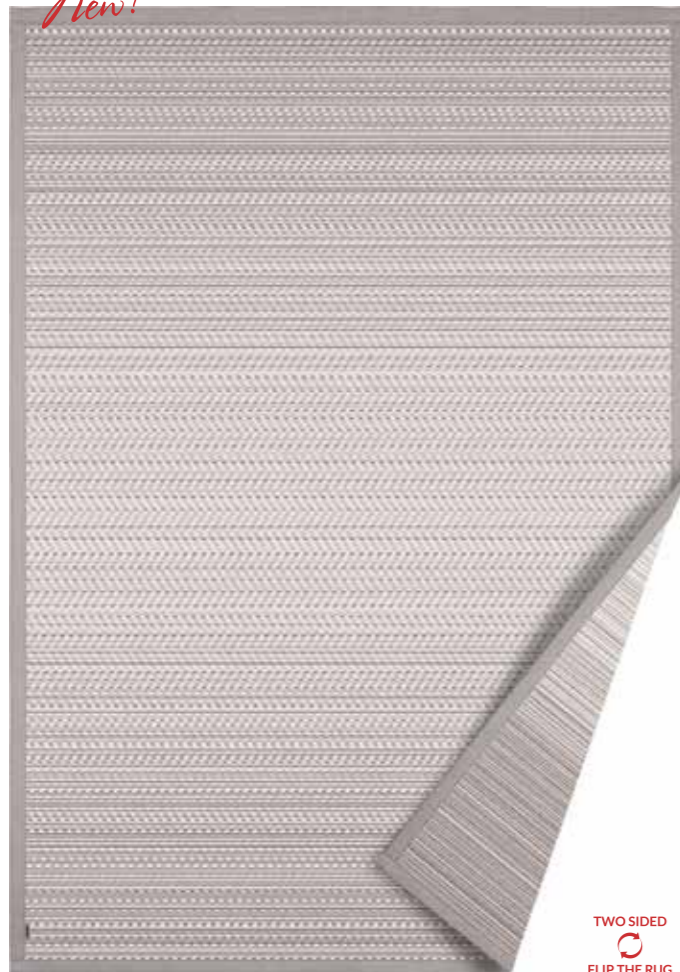

New!

Beige

TWO SIDED
FLIP THE RUG

New!