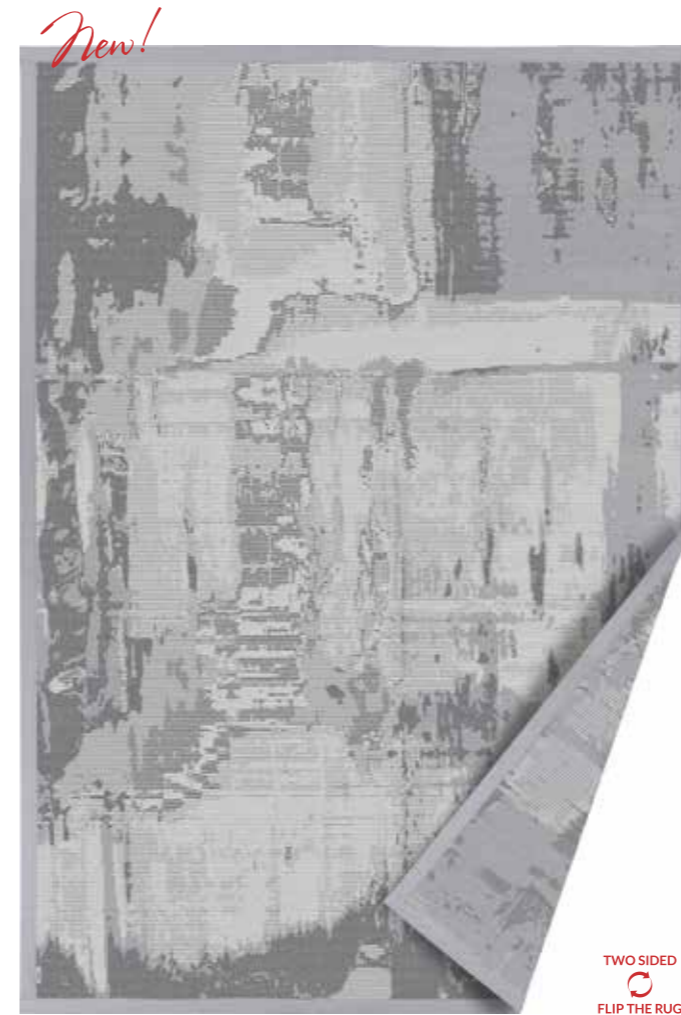

**Sizes (cm):** 140x200 • 160x230 • 200x300  
 70x140 • 100x160 • 100x200 • 100x240  
 100 cm runners, custom sizes by order

Gold

Olive

Silver

Grey

**Design:** NEDREMA  
**Line:** smartWeave®  
**Type:** two-sided chenille rug  
**Material:** cotton-polyester  
**Finishing:** 70 mm border (approx 35 mm visible)