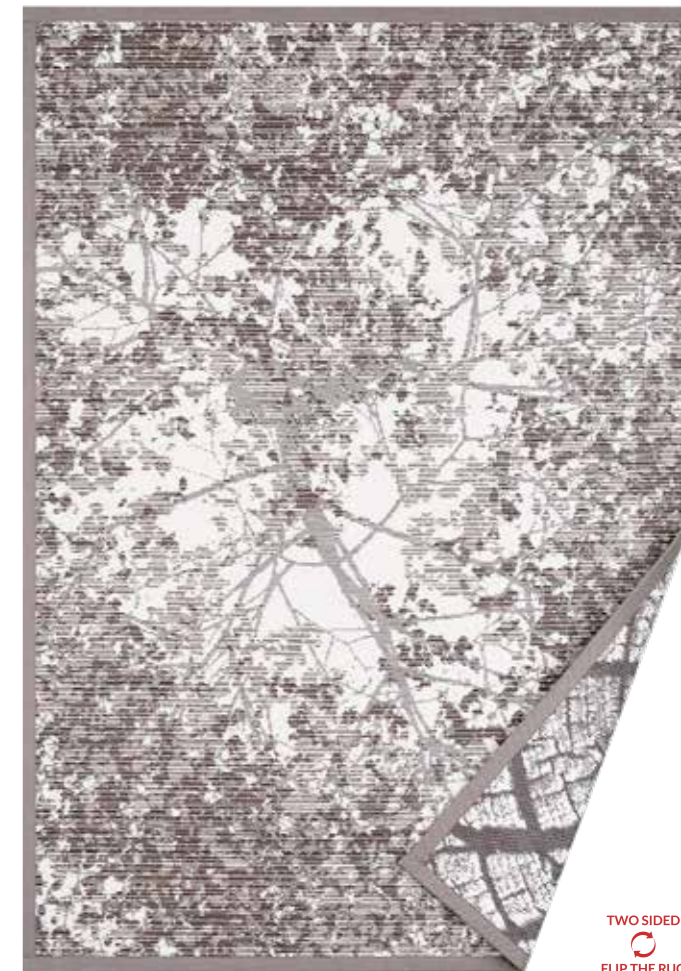

TWO SIDED
FLIP THE RUG

Beige

Design: MAASI
Line: smartWeave®
Type: two-sided chenille rug
Material: cotton-polyester
Finishing: 70 mm border (approx 35 mm visible)

Sizes (cm): 140x200 • 160x230 • 200x300

Design: MARAMAA
Line: smartWeave® DUO
Type: two-sided chenille rug
Material: cotton-polyester
Finishing: 70 mm border (approx 35 mm visible)

Sizes (cm): 140x200 • 160x230 • 200x300