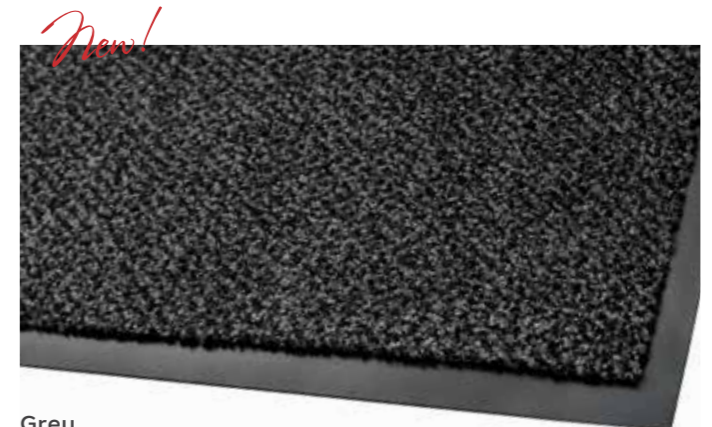

Grey

Design: JAVA
Line: floorProtect
Type: tufted velour mat
Material: 100% polyamid
Backside: washable antiSlip flexCoat
Absorbing: 1,7 l/m²
Sizes (cm): 60x90 • 90x150 • 90x2500 (roll)
90 cm runners, custom sizes by order