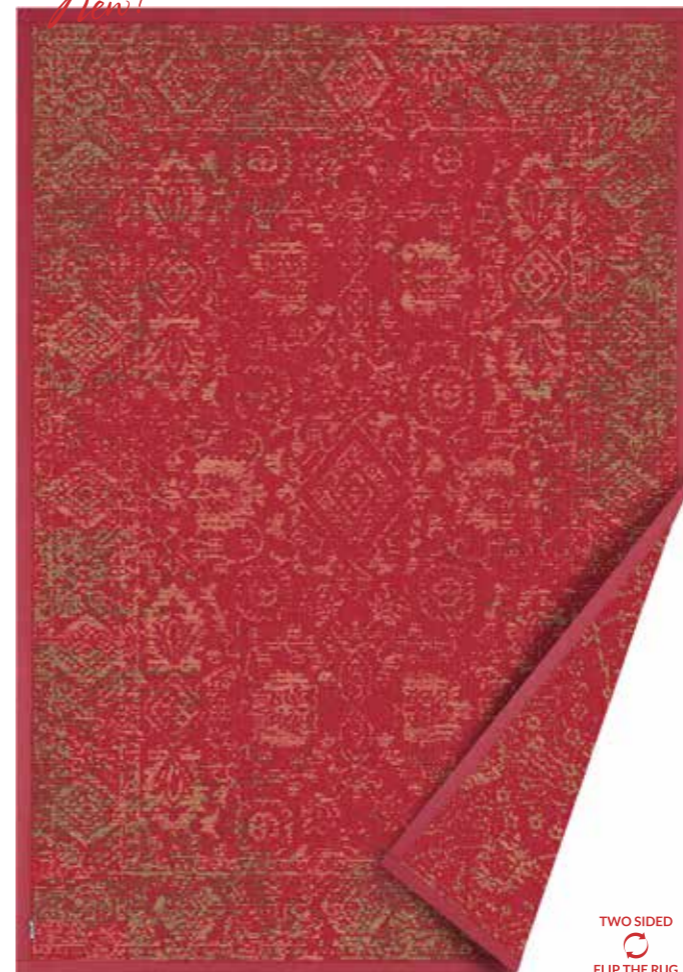

New!

White

TWO SIDED  
FLIP THE RUG

New!

Linen

TWO SIDED  
FLIP THE RUG

New!

Red

TWO SIDED  
FLIP THE RUG

New!

Olive

TWO SIDED  
FLIP THE RUG

Design: **SANGASTE**  
 Line: smartWeave®  
 Type: two-sided chenille rug  
 Material: cotton-polyester  
 Finishing: 70 mm border (approx 35 mm visible)  
 Sizes (cm): 140x200 • 160x230 • 200x300