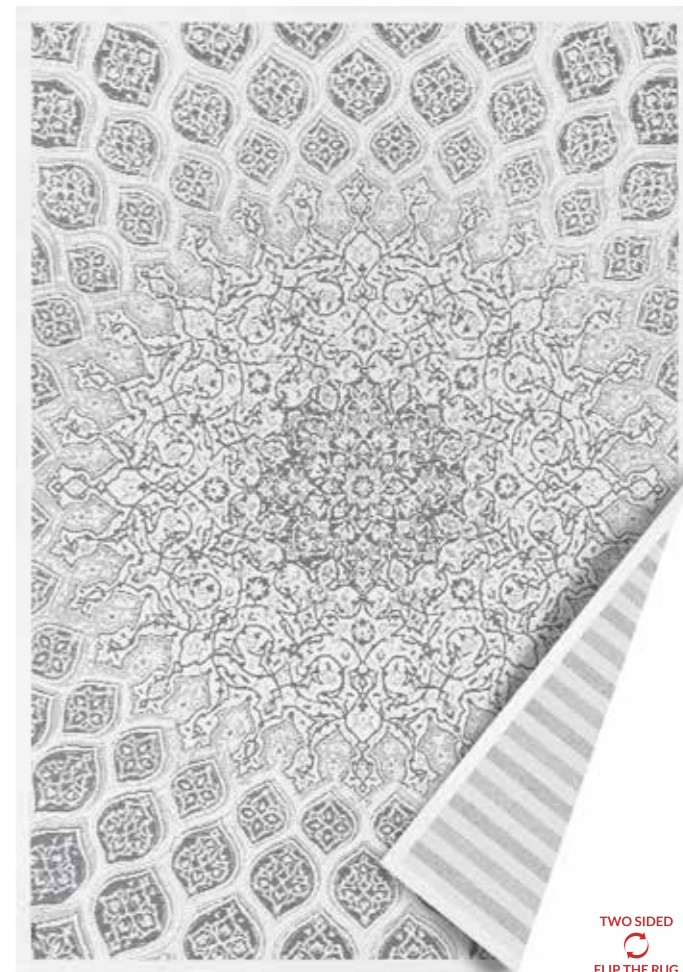

New!

White

TWO SIDED  
FLIP THE RUG

New!

Linen

TWO SIDED  
FLIP THE RUG

**Design:** HÄRMA  
**Line:** smartWeave®  
**Type:** two-sided chenille rug  
**Material:** cotton-polyester  
**Finishing:** 70 mm border (approx 35 mm visible)  
**Sizes (cm):** 140x200 • 160x230 • 200x300

ILLUKA White, side 1

White

TWO SIDED  
FLIP THE RUG

**Design:** ILLUKA  
**Line:** smartWeave®  
**Type:** two-sided chenille rug  
**Material:** cotton-polyester  
**Finishing:** 70 mm border (approx 35 mm visible)  
**Sizes (cm):** 140x200 • 160x230 • 200x300