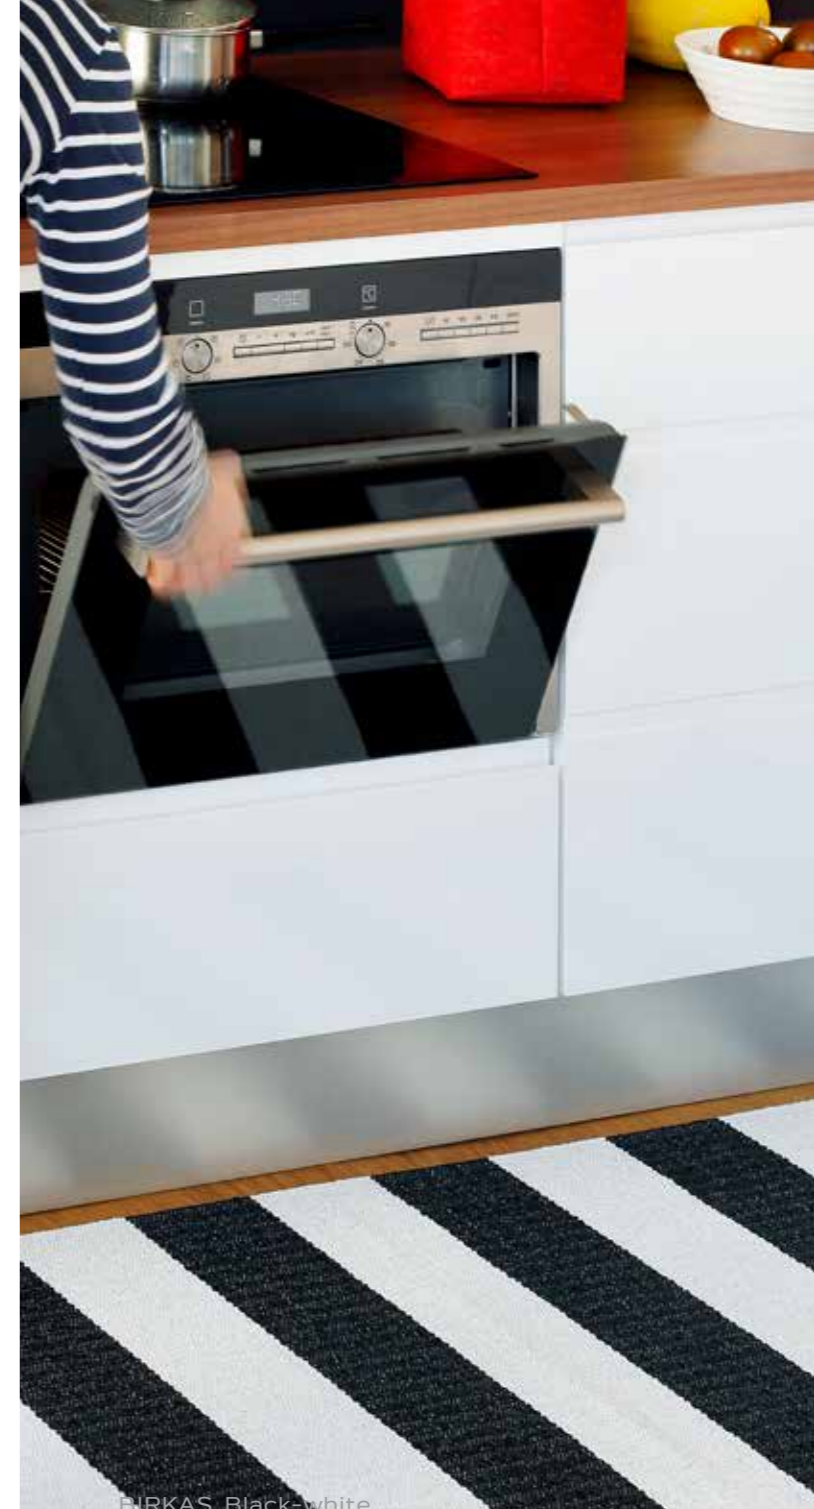

BIRKAS Black-white