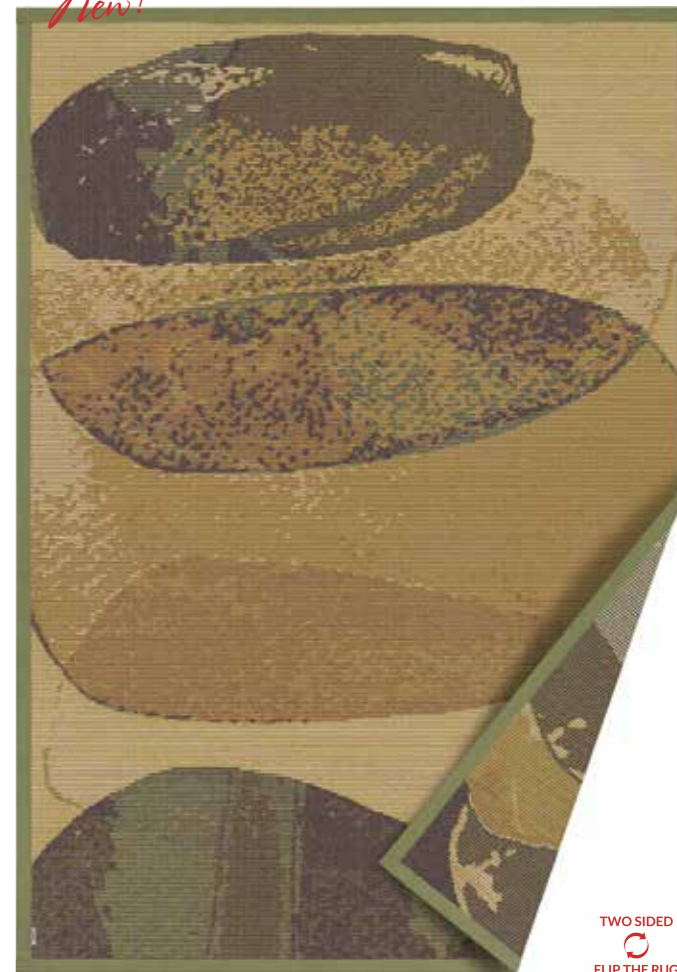

New!

White

TWO SIDED  
FLIP THE RUG

New!

Olive

TWO SIDED  
FLIP THE RUG

- Design:** MUKRI  
**Line:** smartWeave®  
**Type:** two-sided chenille rug  
**Material:** cotton-polyester  
**Finishing:** 70 mm border (approx 35 mm visible)  
**Sizes (cm):** 140x200 • 160x230 • 200x300