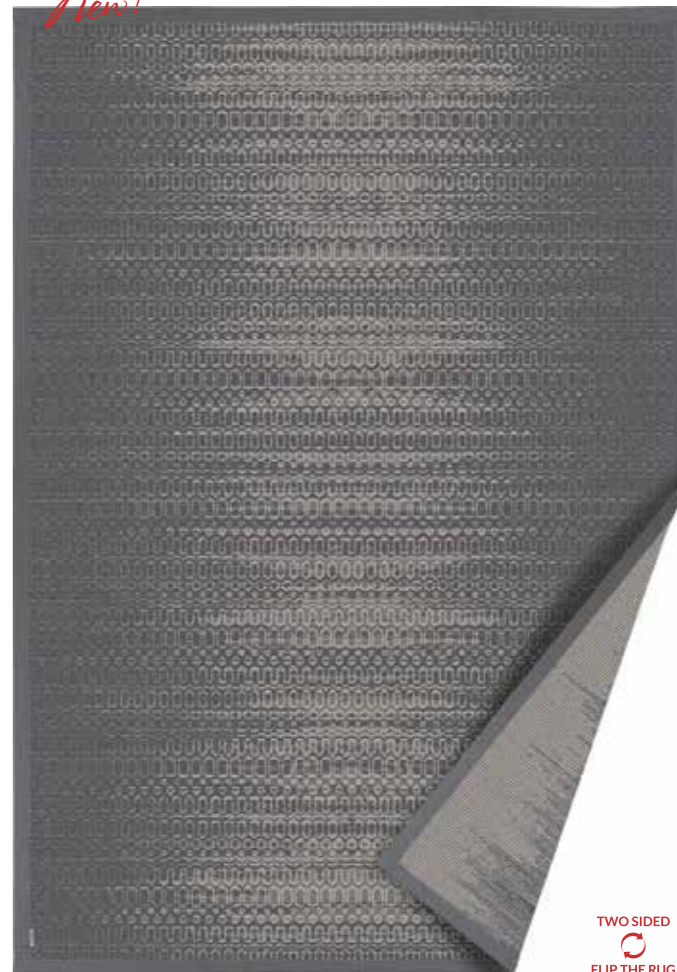

HANILA White, side 1

*New!*

White

TWO SIDED  
FLIP THE RUG

*New!*

Grey

TWO SIDED  
FLIP THE RUG

- Design:** HANILA  
**Line:** smartWeave®  
**Type:** two-sided chenille rug  
**Material:** cotton-polyester  
**Finishing:** 70 mm border (approx 35 mm visible)  
**Sizes (cm):** 140x200 • 160x230 • 200x300