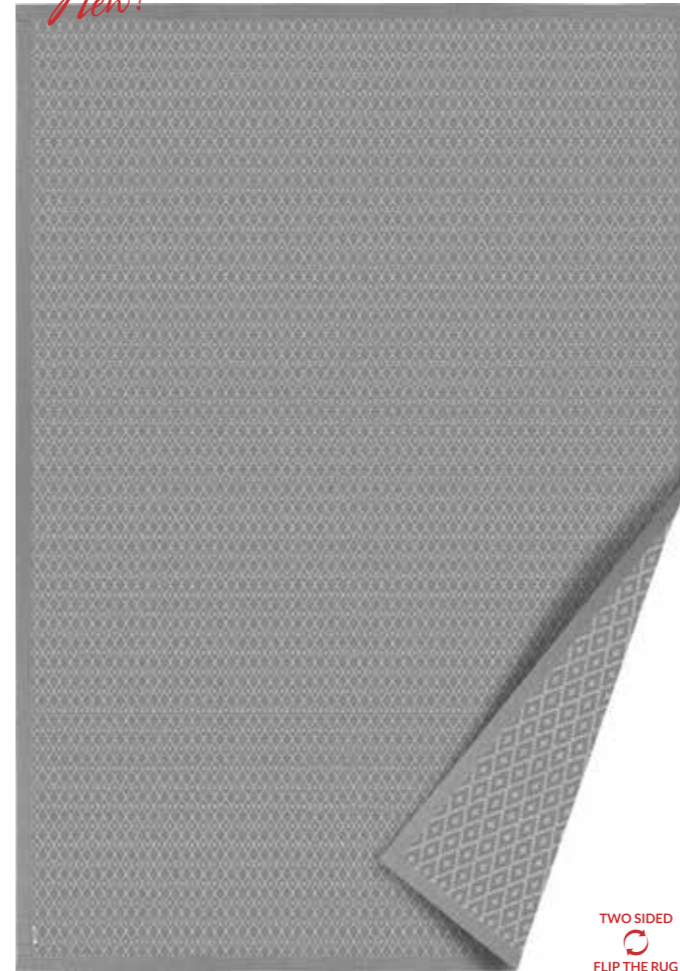

Smoke

TWO SIDED
FLIP THE RUG