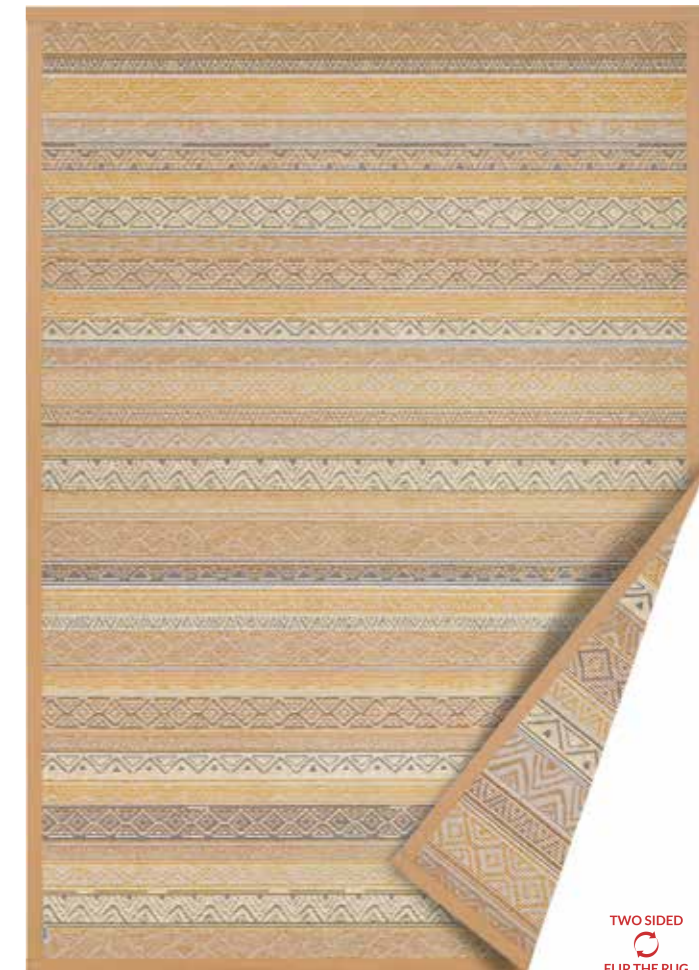

**Design:** REIGI  
**Line:** smartWeave®  
**Type:** two-sided chenille rug  
**Material:** cotton-polyester  
**Finishing:** 70 mm border (approx 35 mm visible)  
**Sizes (cm):** 140x200 • 160x230 • 200x300

RIDALA Gold, side 1

Linen

Gold

TWO SIDED  
FLIP THE RUG

TWO SIDED  
FLIP THE RUG

**Design:** RIDALA  
**Line:** smartWeave®  
**Type:** two-sided chenille rug  
**Material:** cotton-polyester  
**Finishing:** 70 mm border (approx 35 mm visible)  
**Sizes (cm):** 140x200 • 160x230 • 200x300