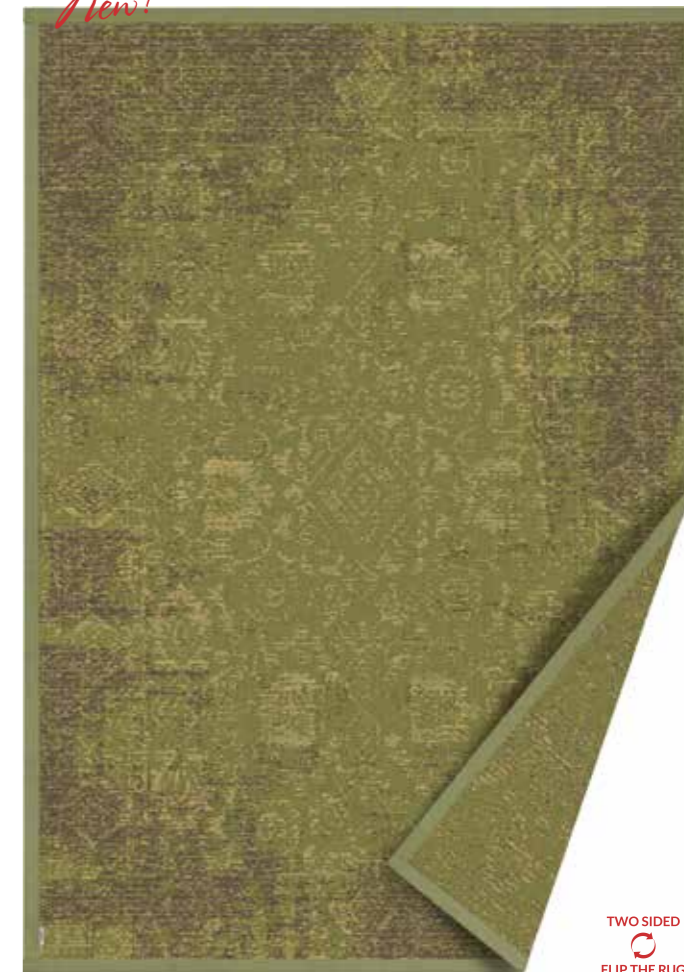

TWO SIDED  
FLIP THE RUG

New!

Olive

TWO SIDED  
FLIP THE RUG

Design: **SANGASTE**  
 Line: smartWeave®  
 Type: two-sided chenille rug  
 Material: cotton-polyester  
 Finishing: 70 mm border (approx 35 mm visible)  
 Sizes (cm): 140x200 • 160x230 • 200x300